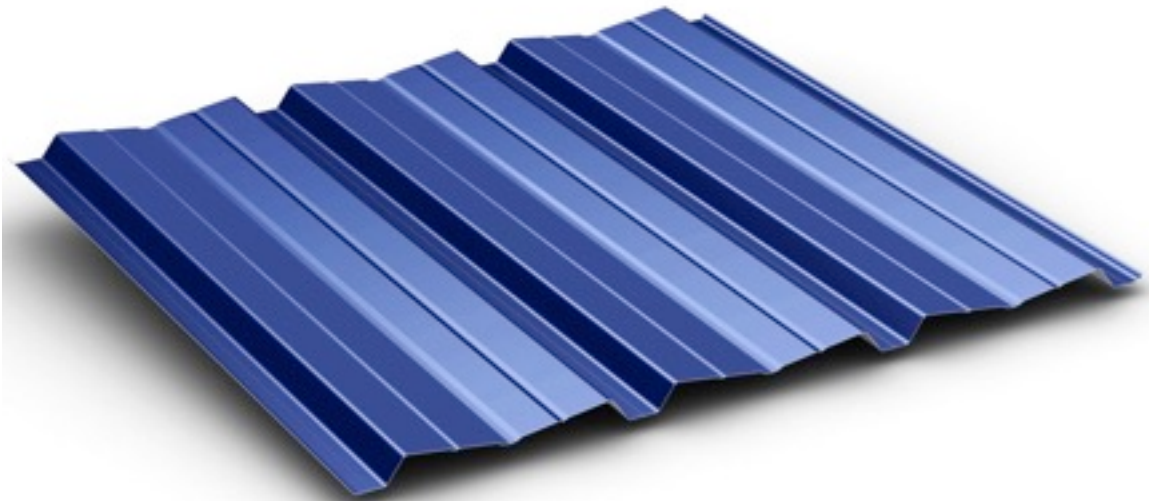

## Multi-V

Description: Wall panel designed that fasteners are placed in valleys making them visually less apparent

Fastener: Exposed fastener

Panel Coverage: 36"

Rib Height: 1 3/16"

Rib Features: 12" on center with minor rib 3" on center