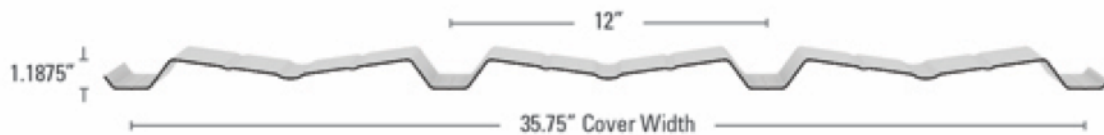

## Multi-V

Description: Wall panel designed that fasteners are placed in valleys making them visually less apparent

Fastener: Exposed fastener

Panel Coverage: 36"

Rib Height: 1 3/16"

Rib Features: 12" on center with minor rib 3" on center