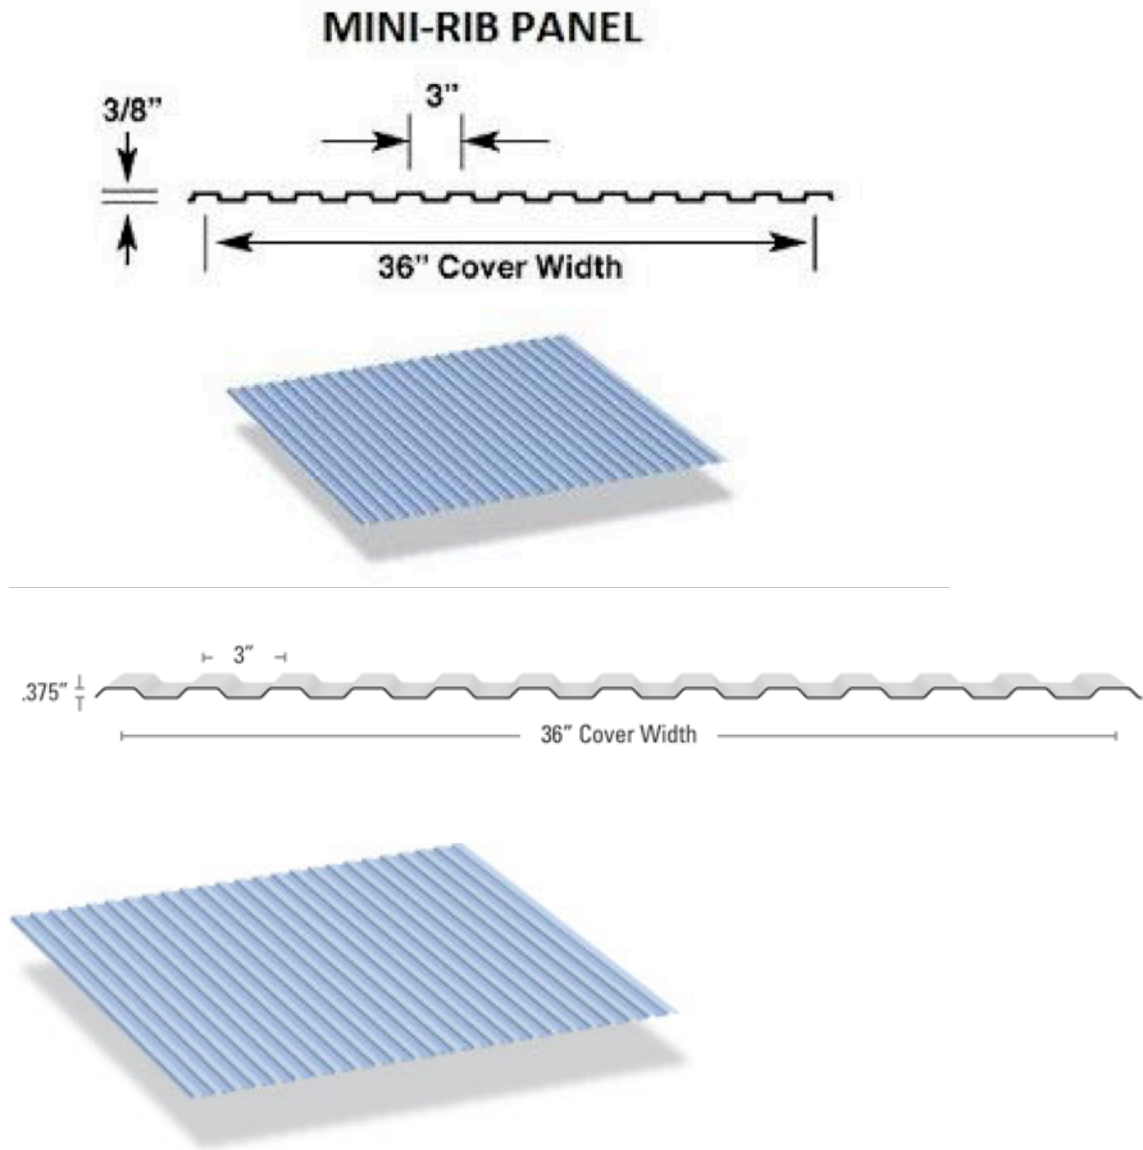

Mini Rib

Description: Symmetrical design makes it appealing for soffit, liner, and fascia

Fastener: Exposed fastener

Panel Coverage: 36"

Rib Height: 3/8"

Rib Features: 3" on center

Standard Gauge: 29, 26