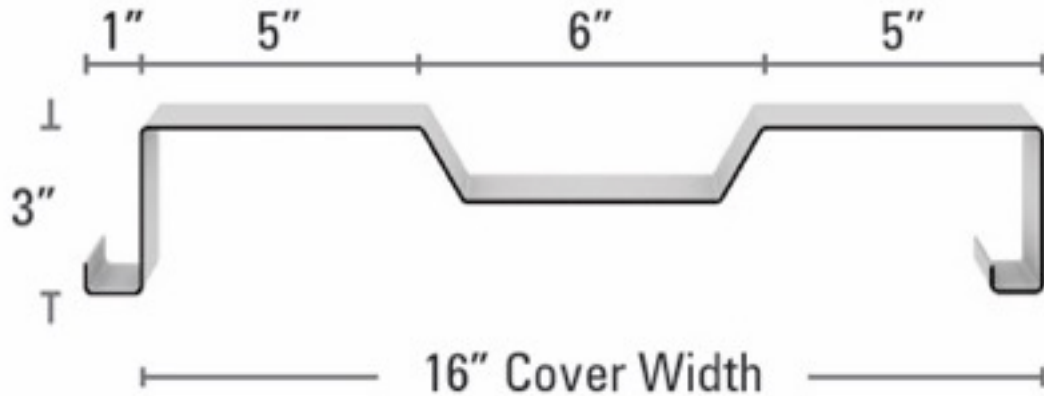

MSR / Shadow Rib

Description: Wall panel with Bold profile adding curb appeal

Fastener: Concealed fastener

Panel Coverage: 16"

Rib Height: 3"

Maximum panel length: 50'

Standard Gauge: 24

David Welch
Metal Building Parts & Sales Inc.
(804) 746-1587
david@MetalBuildingPartsAndSales.com