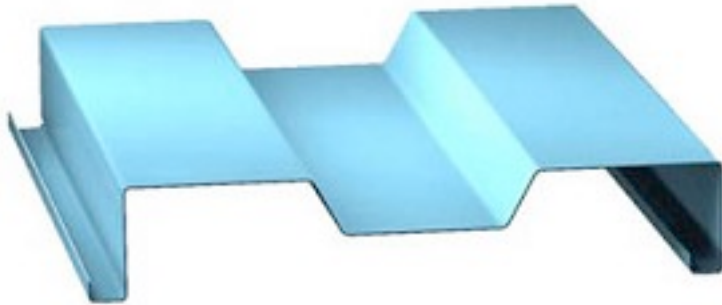

MSR / Shadow Rib

Description: Wall panel with Bold profile adding curb appeal

Fastener: Concealed fastener

Panel Coverage: 16"

Rib Height: 3"

Maximum panel length: 50'

Standard Gauge: 24

David Welch
Metal Building Parts & Sales Inc.
(804) 746-1587
david@MetalBuildingPartsAndSales.com