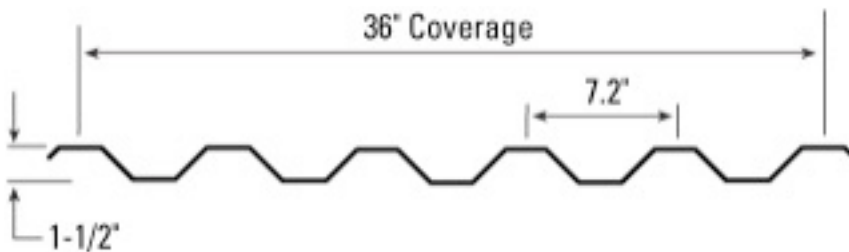

7.2 / IC72

Description: Performance on large scale, deeper, thicker, span longer distances, resist greater loads, Vertically or Horizontally

Fastener: Exposed Fastener

Panel Coverage: 36"

Rib Height: 1 1/2"

Rib Features: 7.2" centers

Standard Gauge: 24 (optional 20, 22)