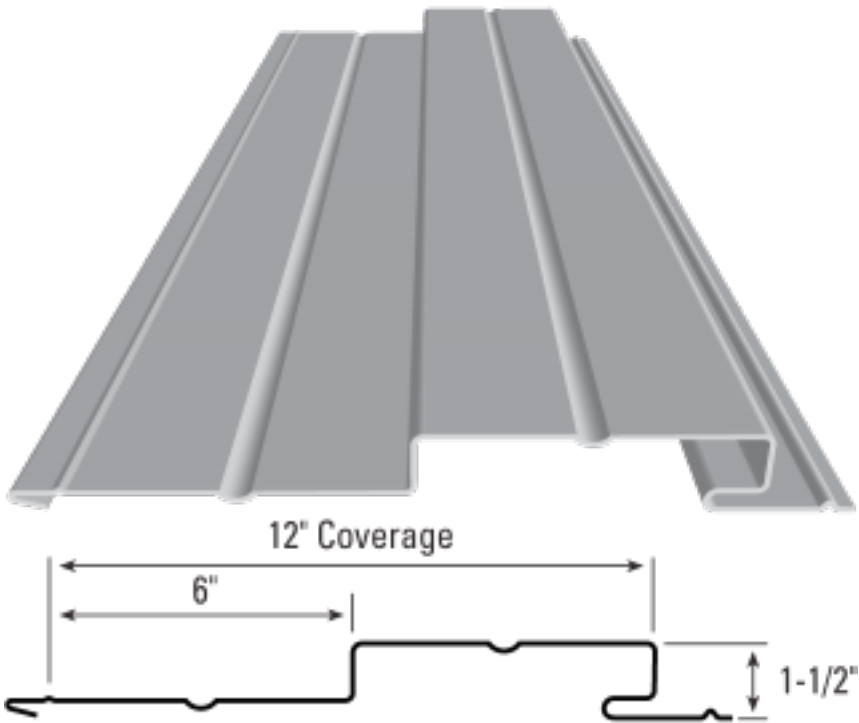

Flush Face Series / TLC (Six panel profiles – TLC-1,2,3,4,9,10)

TLC-1

TLC-2

TLC-3

TLC-4

TLC-9

TLC-10

Six panel profiles – TLC-1,2,3,4,9,10

Flush Face Series / TLC

Description: High-performance, weather tight, sleek, horizontal or vertical and are interchangeable for accent effects

Fastener: Concealed Fastener

Panel Coverage: 12"

Rib Height: 1 1/2"

Standard Gauge: 20, 22, 24