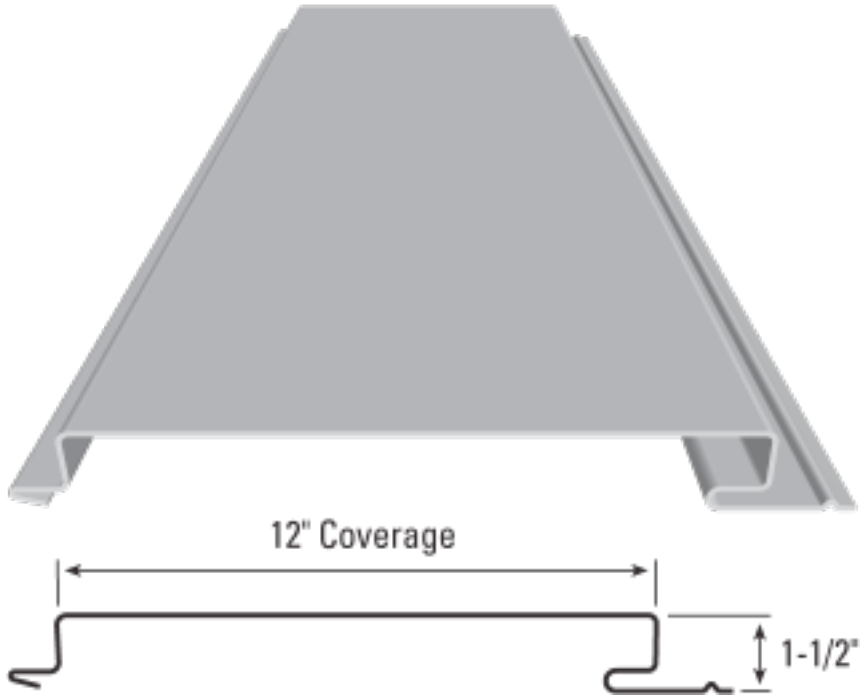

Flush Face Series / TLC (Six panel profiles – TLC-1,2,3,4,9,10)

TLC-1

TLC-2

TLC-3

TLC-4

TLC-9

TLC-10

Six panel profiles – TLC-1,2,3,4,9,10

Flush Face Series / TLC

Description: High-performance, weather tight, sleek, horizontal or vertical and are interchangeable for accent effects

Fastener: Concealed Fastener

Panel Coverage: 12"

Rib Height: 1 1/2"

Standard Gauge: 20, 22, 24