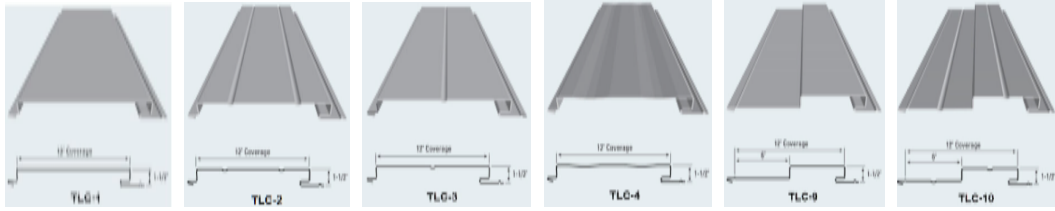

Flush Face Series / TLC (Six panel profiles – TLC-1,2,3,4,9,10)

TLC-1

TLC-2

TLC-3

TLC-4

TLC-9

TLC-10

Six panel profiles – TLC-1,2,3,4,9,10

Flush Face Series / TLC

Description: High-performance, weather tight, sleek, horizontal or vertical and are interchangeable for accent effects

Fastener: Concealed Fastener

Panel Coverage: 12"

Rib Height: 1 1/2"