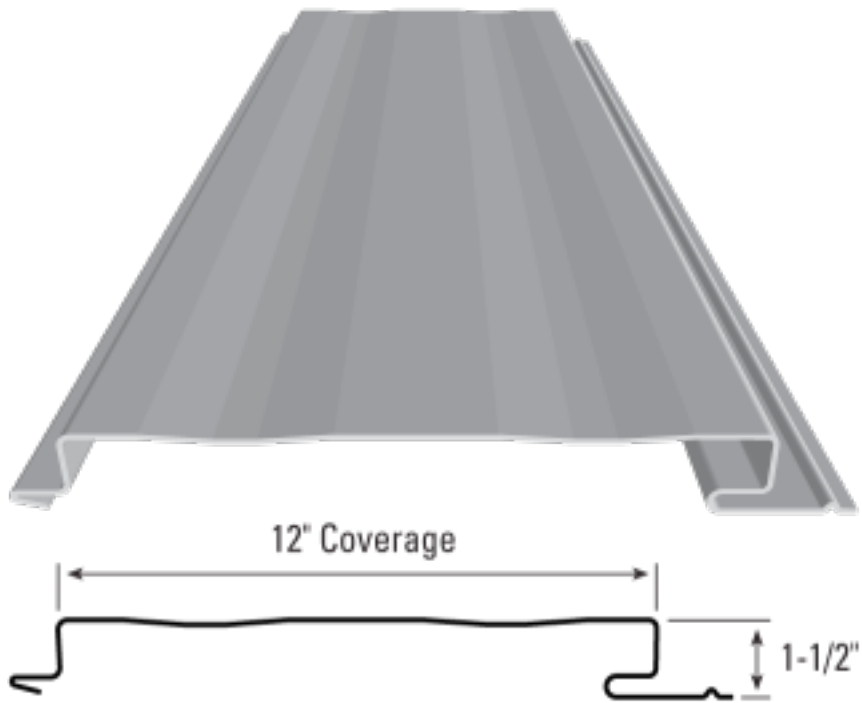

Flush Face Series / TLC (Six panel profiles – TLC-1,2,3,4,9,10)

TLC-1

TLC-2

TLC-3

TLC-4

TLC-9

TLC-10

Six panel profiles – TLC-1,2,3,4,9,10

Flush Face Series / TLC

Description: High-performance, weather tight, sleek, horizontal or vertical and are interchangeable for accent effects

Fastener: Concealed Fastener

Panel Coverage: 12"

Rib Height: 1 1/2"

Standard Gauge: 20, 22, 24