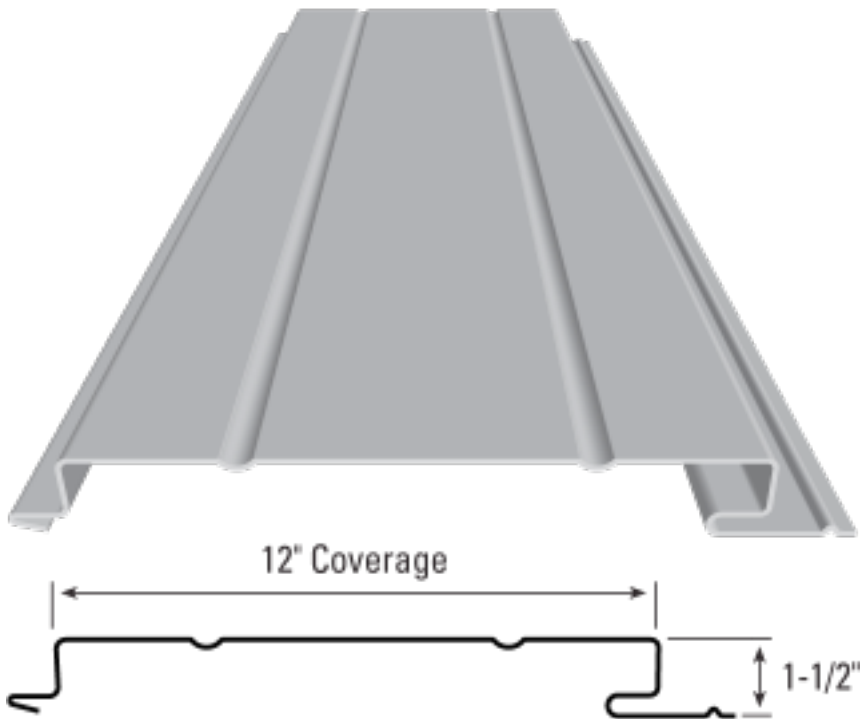

Flush Face Series / TLC (Six panel profiles – TLC-1,2,3,4,9,10)

TLC-1

TLC-2

TLC-3

TLC-4

TLC-9

TLC-10

Six panel profiles – TLC-1,2,3,4,9,10

Flush Face Series / TLC

Description: High-performance, weather tight, sleek, horizontal or vertical and are interchangeable for accent effects

Fastener: Concealed Fastener

Panel Coverage: 12"

Rib Height: 1 1/2"

Standard Gauge: 20, 22, 24