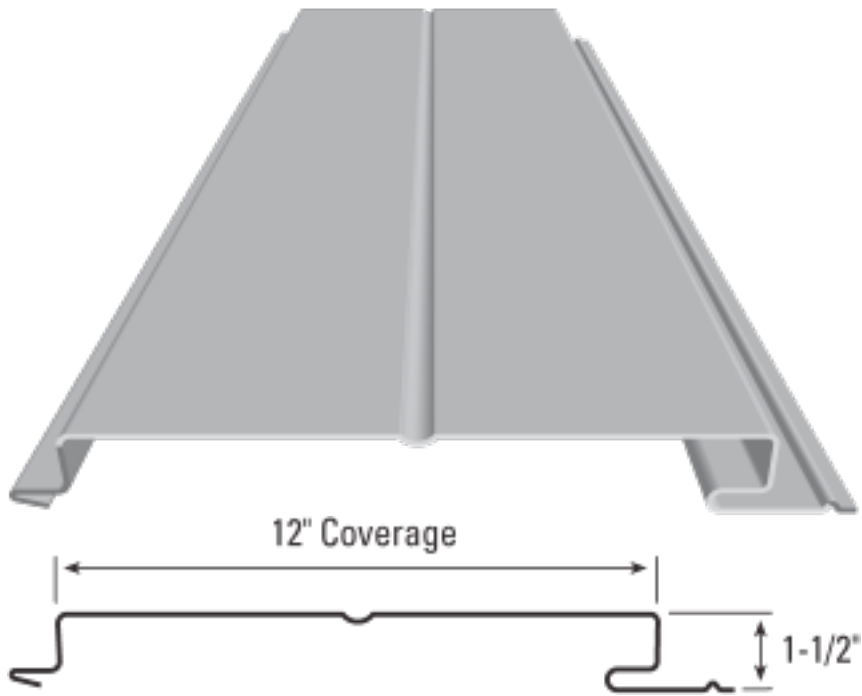

Flush Face Series / TLC (Six panel profiles – TLC-1,2,3,4,9,10)

TLC-1

TLC-2

TLC-3

TLC-4

TLC-9

TLC-10

Six panel profiles – TLC-1,2,3,4,9,10

Flush Face Series / TLC

Description: High-performance, weather tight, sleek, horizontal or vertical and are interchangeable for accent effects

Fastener: Concealed Fastener

Panel Coverage: 12"

Rib Height: 1 1/2"

Standard Gauge: 20, 22, 24