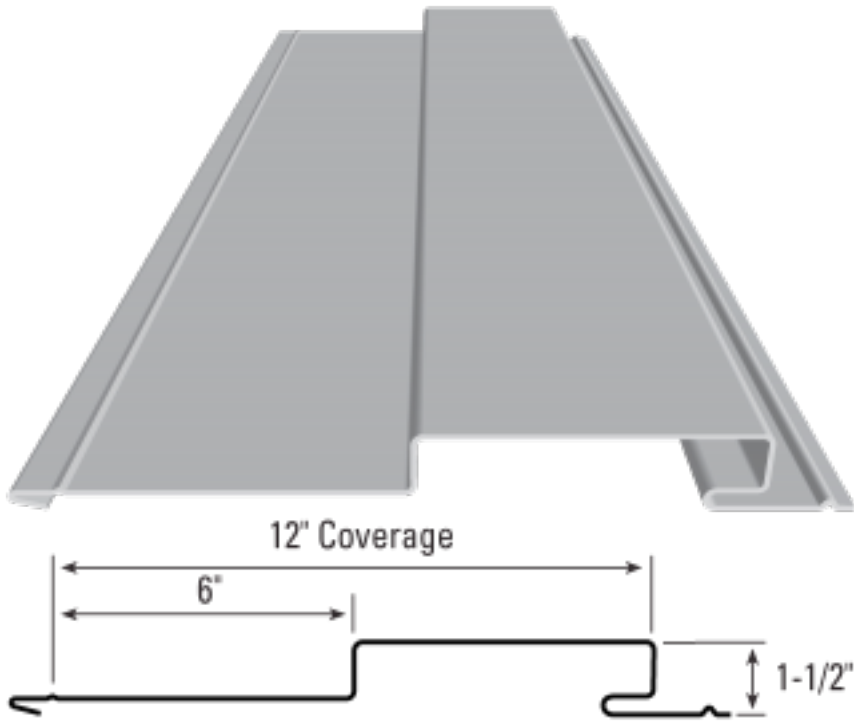

Flush Face Series / TLC (Six panel profiles – TLC-1,2,3,4,9,10)

TLC-1

TLC-2

TLC-3

TLC-4

TLC-9

TLC-10

Six panel profiles – TLC-1,2,3,4,9,10

Flush Face Series / TLC

Description: High-performance, weather tight, sleek, horizontal or vertical and are interchangeable for accent effects

Fastener: Concealed Fastener

Panel Coverage: 12"

Rib Height: 1 1/2"

Standard Gauge: 20, 22, 24